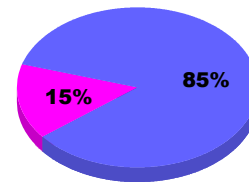

Gender Comparison 2012-2013

Jul/Aug/Sep

Legend: Male (Blue), Female (Magenta)