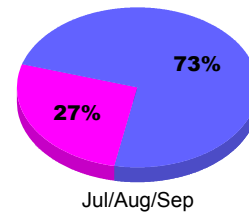

Gender Comparison 2012-2013

Legend: Male (Blue), Female (Magenta)